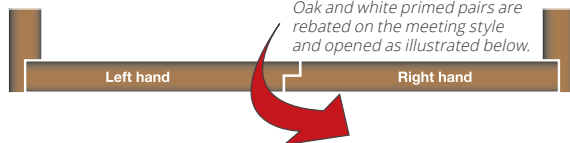

Rebated Door Pairs Range

A Park Lane
Clear Bevelled Glass